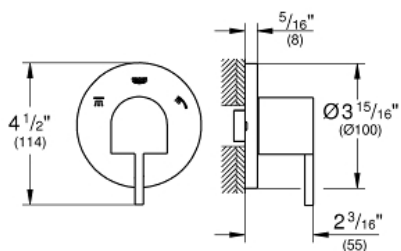

GROHE PLUS
3-Way Diverter Trim
MODEL # 29222003

Pure Freude
an Wasser

GROHE

Product Description:
GROHE PLUS
3-Way Diverter Trim

Standard Specification:

- For use with 3-way diverter rough-in valves (29 902) or (29 903)
- Without concealed body
- **GROHE StarLight** chrome finish

Applicable Codes & Standards:

- ASME A112.18.1/CSA B125.1
- LOGO CEC

Color:

- 29222003 StarLight Chrome